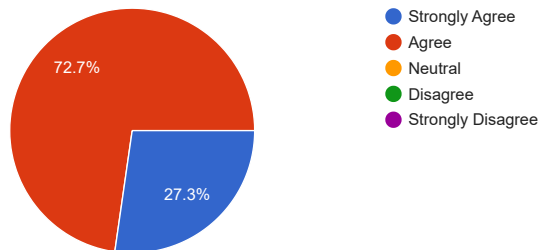

How effective is the Curriculum in developing analytical and problem-solving skills

Copy

11 responses

Does the curriculum include value added courses/ soft skill training/ domain specific electives for enhancing constructive learning.

Copy

11 responses

Rate the scope of the syllabus in enhancing entrepreneurship skills/ lifelong learning/ human values and ethics.

Copy

11 responses

Curriculum reflects current trends and practices in the respective disciplines.

Copy

11 responses

Does the curriculum effectively cover topics on fundamentals and latest technology?

Copy

11 responses