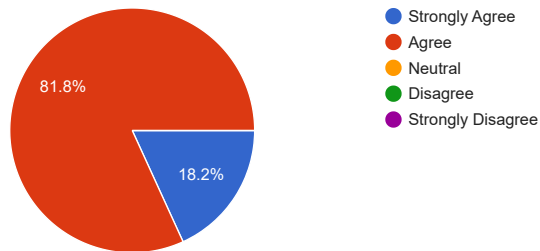

 Copy

11 responses

Does the curriculum include value added courses/ soft skill training/ domain specific electives for enhancing constructive learning.

 Copy

11 responses

Rate the scope of the syllabus in enhancing entrepreneurship skills/ lifelong learning/ human values and ethics.